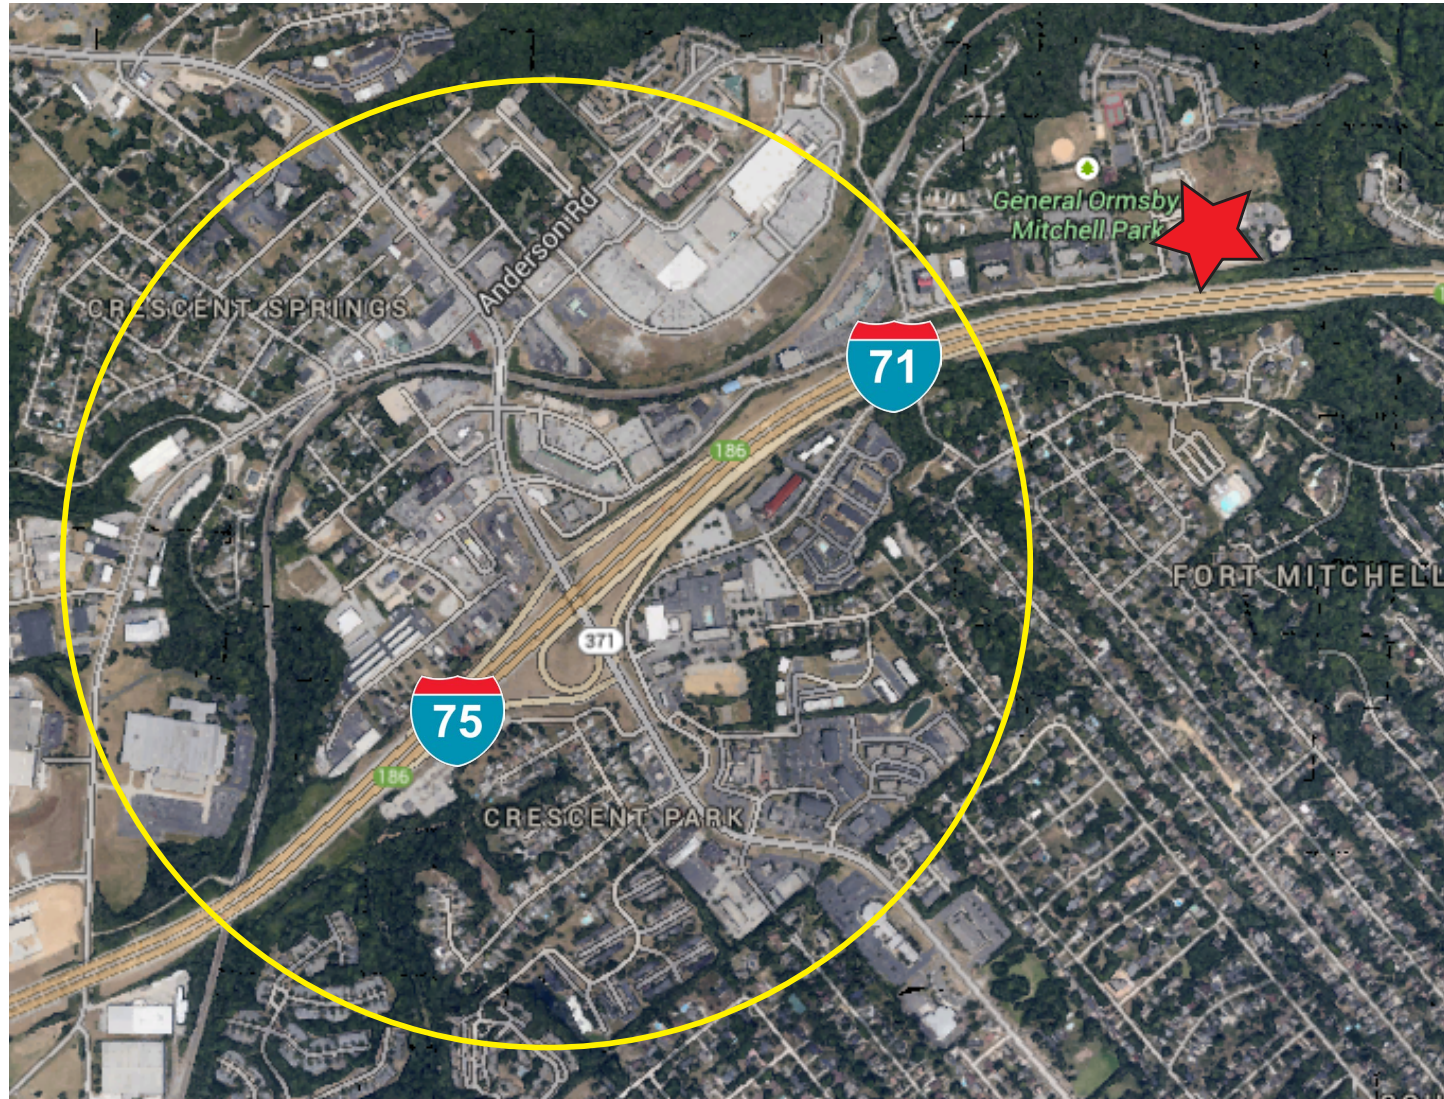

250

Park 75 Building C

250 GRANDVIEW DRIVE | FORT MITCHELL, KENTUCKY 41017

Minutes from Cincinnati and CVG

Highly Desired Location

**CUSHMAN &
WAKEFIELD**

OVERVIEW

With instant access to I-71/I-75 and located just minutes from Cincinnati and CVG Airport, Park 75 is a smart choice for your business needs.

LOCATION BY THE NUMBERS

Immediate access to I-71/I-75 with quick access to I-275 and I-471

Retail-like visibility on I-71/I-75 for corporate recognition

CVG Airport serves nearly **629,000** passengers monthly

I-71/I-75 has an estimated **128,000** average daily drivers

DINING:

- Arby's
- Bonefish Grill
- Buona Vita Pizzeria
- Burger King
- Chipotle Mexican Grill
- Dairy Queen
- Domino's Pizza
- Dunkin' Donuts
- Gold Star Chili
- Graeter's Ice Cream
- Guru India
- Jimmy John's

- Joella's High Street
- LaRosa's Pizzeria
- McDonald's
- Miyako Sushi
- Montgomery Inn
- Montoyas
- Skyline Chili
- Oriental Wok
- Outback Steakhouse
- Papa John's Pizza
- Sandwich Block Deli
- Sweet Basil Thai