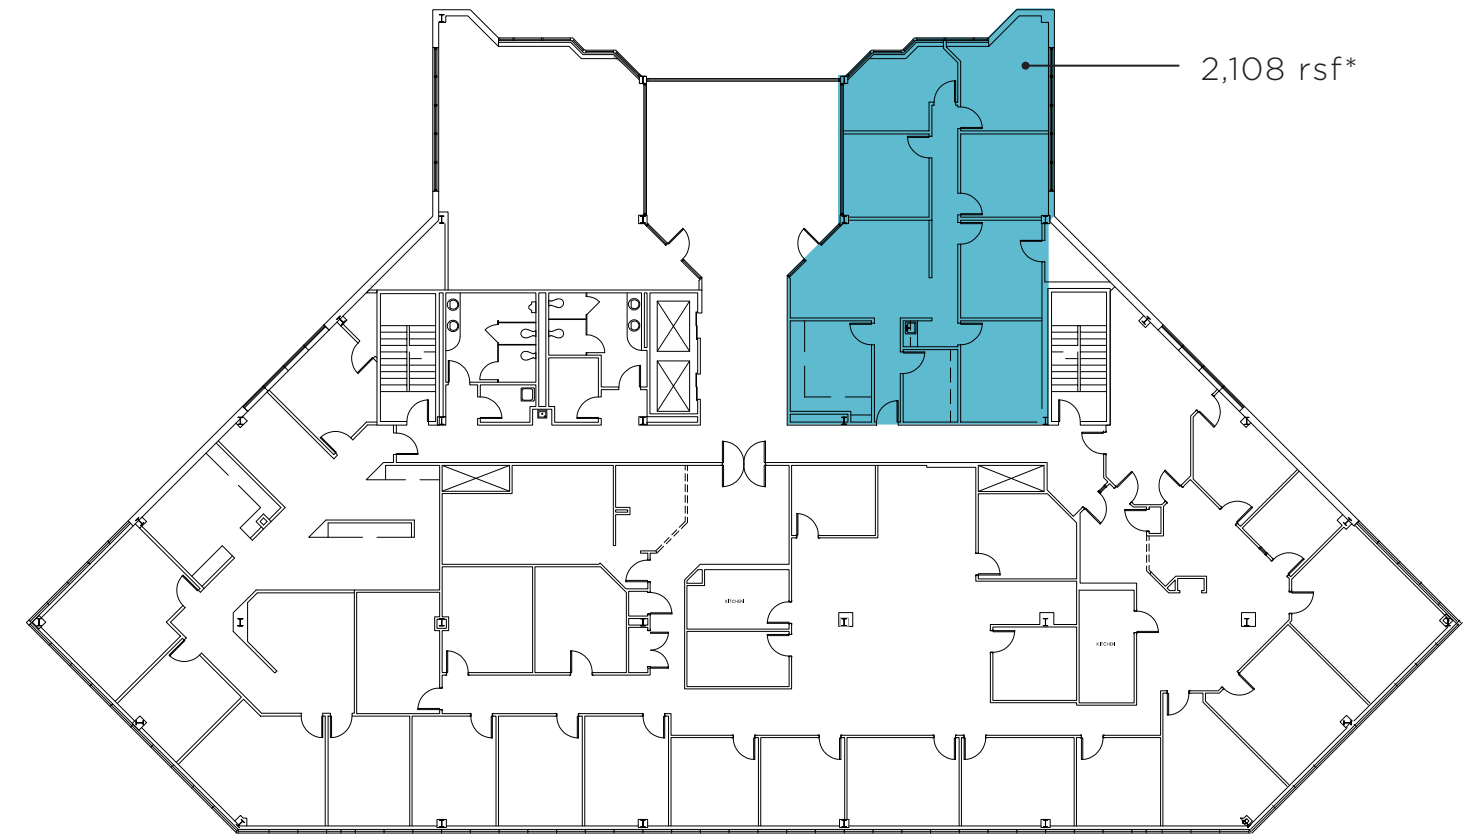

Professionally managed by Hemmer Management Group, Building C offers a 2,800 sf conference center, its own unique bistro cafe, an outdoor dining patio and an abundance of on-site parking.

PROPERTY HIGHLIGHTS

- 3,489, 2,505 & 2,108 rsf available
- Asking \$12.95/rsf NNN
- Operating expenses estimated at \$8.95/rsf including janitorial
- On-site management
- On-site bistro cafe and shared conference room
- Tremendous visibility from I-71/I-75

AVAILABILITY | Lower Level | **5,994 rsf**

AVAILABILITY | Second Floor | **2,108 rsf**

*Finishes for this space were recently updated

OFFICE

OFFICE

OFFICE

OFFICE

NEARBY | Amenities Within 2 Mile Radius