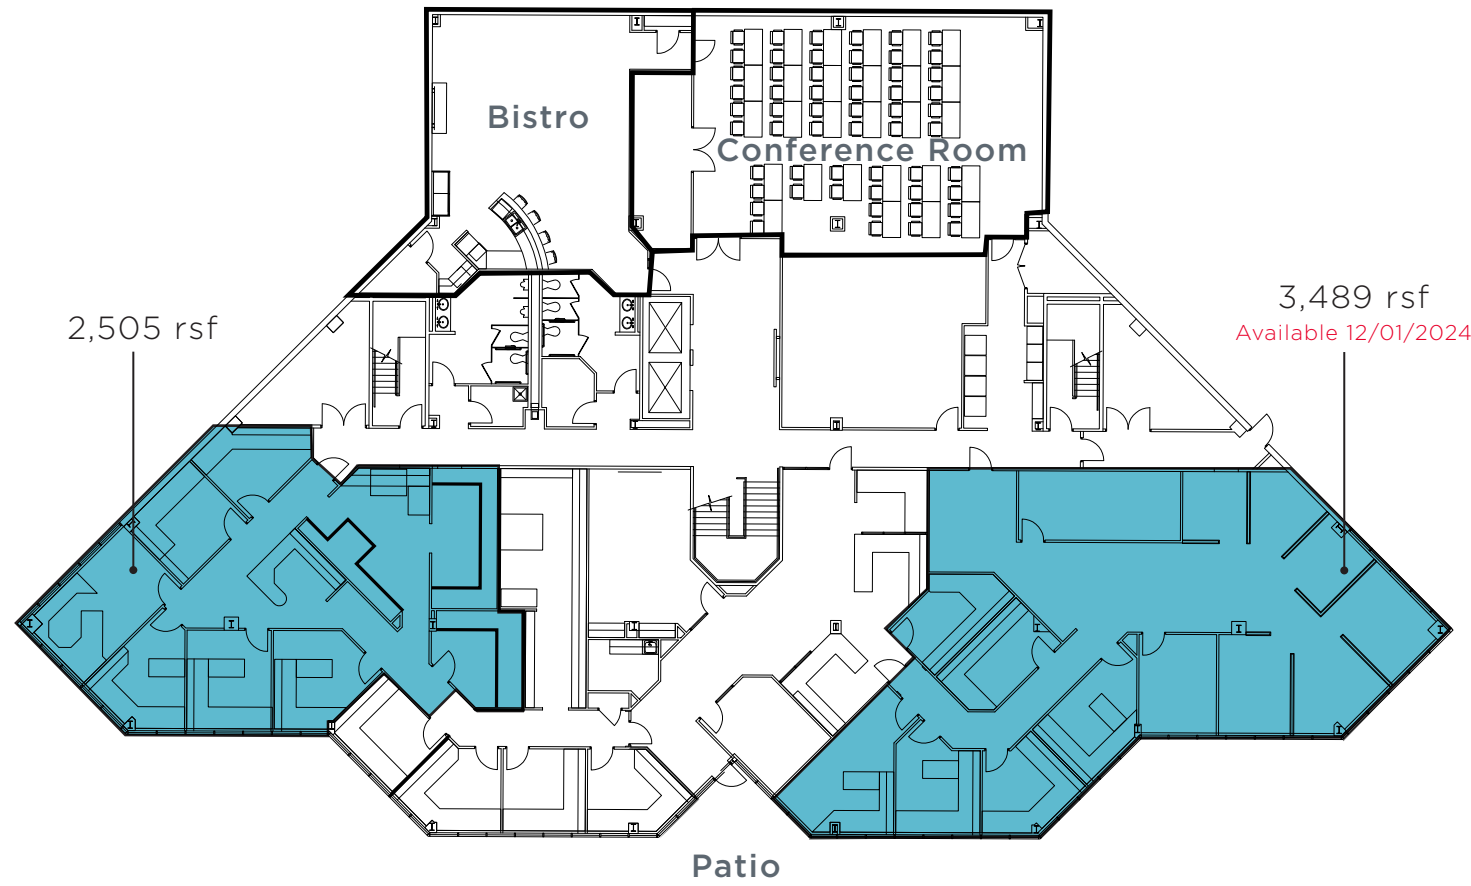

Professionally managed by Hemmer Management Group, Building C offers a 2,800 sf conference center, its own unique bistro cafe, an outdoor dining patio and an abundance of on-site parking.

PROPERTY HIGHLIGHTS

- 3,489, 2,505 & 2,108 rsf available
- Asking \$12.95/rsf NNN
- Operating expenses estimated at \$8.95/rsf including janitorial
- On-site management
- On-site bistro cafe and shared conference room
- Tremendous visibility from I-71/I-75

AVAILABILITY | Lower Level | **5,994 rsf**

AVAILABILITY | Second Floor | **2,108 rsf**

*Finishes for this space were recently updated

OFFICE

OFFICE

OFFICE

OFFICE

NEARBY | Amenities Within 2 Mile Radius